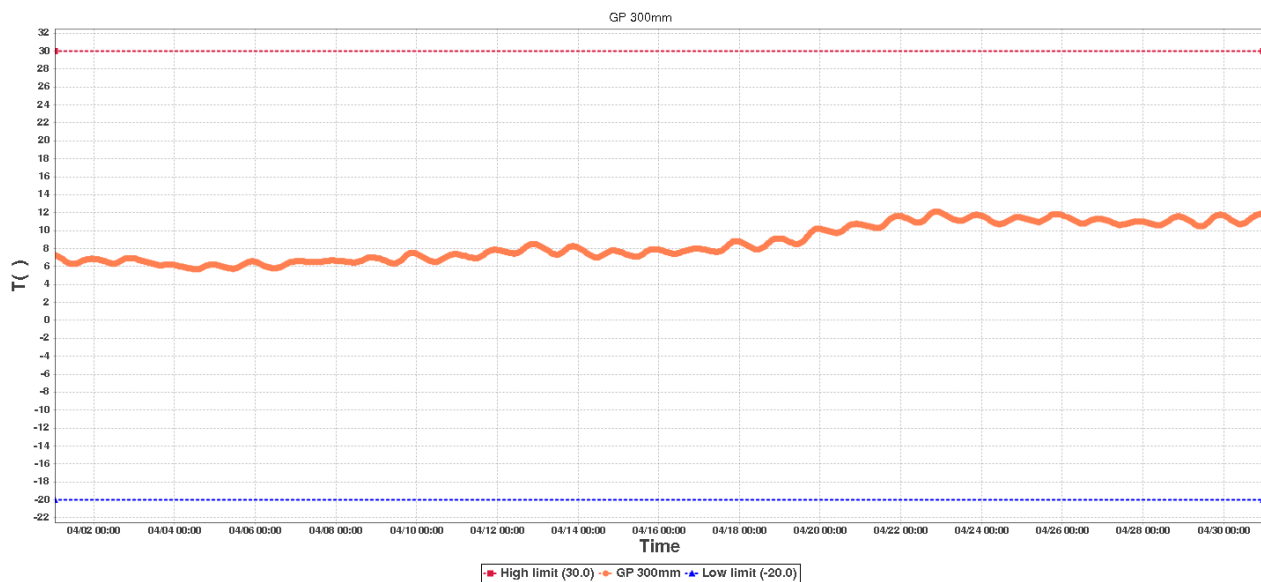

Data List

Logging Time	GP 100mm	GP 300mm
	T( )	T( )
2019/04/30 23:32:53(GMT+00:00)	12.4	11.9
2019/04/30 22:32:53(GMT+00:00)	12.6	11.9
2019/04/30 21:32:53(GMT+00:00)	12.8	11.8
2019/04/30 20:32:53(GMT+00:00)	13.0	11.8
2019/04/30 19:32:50(GMT+00:00)	13.2	11.7
2019/04/30 18:57:56(GMT+00:00)	13.3	11.7
2019/04/30 18:29:10(GMT+00:00)	13.4	11.6
2019/04/30 17:27:56(GMT+00:00)	13.4	11.5
2019/04/30 16:26:14(GMT+00:00)	13.4	11.4
2019/04/30 15:25:00(GMT+00:00)	13.3	11.2
2019/04/30 14:23:47(GMT+00:00)	13.2	11.1
2019/04/30 13:22:37(GMT+00:00)	13.0	10.9
2019/04/30 12:20:49(GMT+00:00)	12.4	10.8
2019/04/30 11:19:36(GMT+00:00)	11.8	10.8
2019/04/30 10:18:23(GMT+00:00)	11.4	10.7
2019/04/30 09:17:06(GMT+00:00)	10.9	10.7
2019/04/30 08:15:53(GMT+00:00)	10.5	10.8
2019/04/30 07:14:39(GMT+00:00)	10.2	10.9
2019/04/30 06:13:32(GMT+00:00)	10.1	11.0
2019/04/30 05:12:20(GMT+00:00)	10.1	11.1
2019/04/30 04:11:07(GMT+00:00)	10.2	11.2
2019/04/30 03:09:54(GMT+00:00)	10.3	11.4
2019/04/30 02:08:47(GMT+00:00)	10.6	11.5
2019/04/30 01:07:33(GMT+00:00)	11.0	11.6
2019/04/30 00:06:20(GMT+00:00)	11.3	11.7
2019/04/29 23:05:04(GMT+00:00)	11.7	11.7
2019/04/29 22:03:52(GMT+00:00)	12.1	11.8
2019/04/29 21:02:38(GMT+00:00)	12.6	11.7
2019/04/29 20:01:25(GMT+00:00)	13.1	11.7
2019/04/29 19:00:11(GMT+00:00)	13.6	11.6
2019/04/29 17:58:57(GMT+00:00)	14.0	11.5
2019/04/29 16:57:48(GMT+00:00)	14.2	11.3
2019/04/29 15:56:42(GMT+00:00)	14.2	11.1
2019/04/29 14:55:29(GMT+00:00)	14.2	10.9
2019/04/29 13:54:17(GMT+00:00)	13.6	10.8
2019/04/29 12:53:02(GMT+00:00)	12.7	10.6