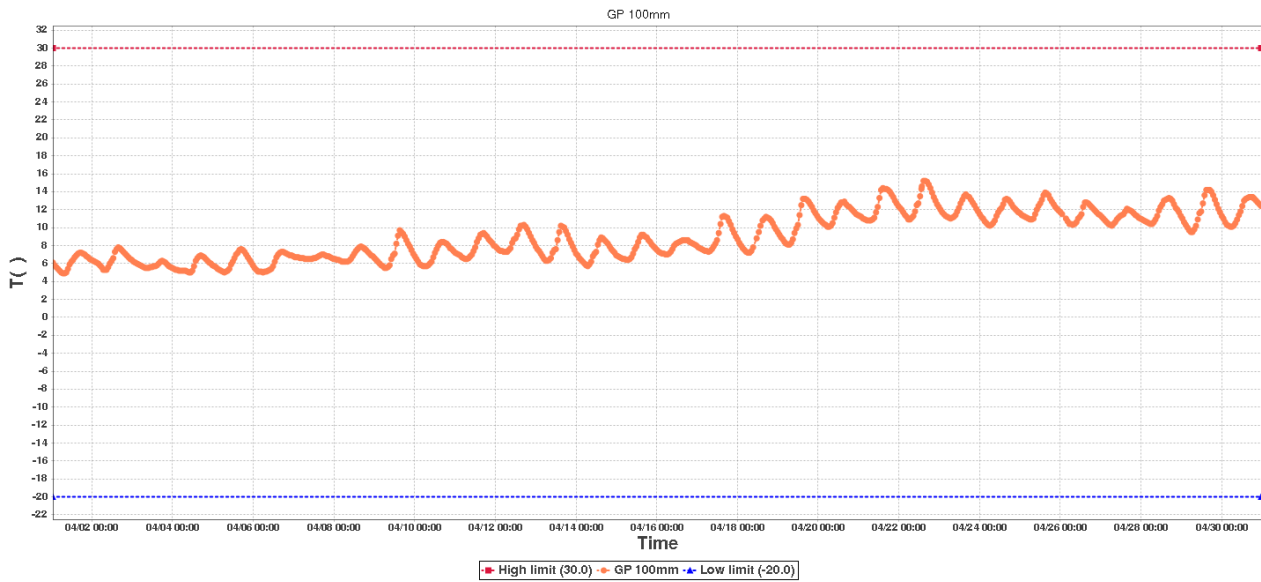

File Generated: 2019/05/05 14:53:17

RCW-600WiFi Data Log

Device Information

Device ID:	92173854970390518869	Device SUB-ID:	0
Device Name:	Ground Probe-1	Device Model:	RCW-600WiFi

Description:

Hours to monitor: 719.0

GP 100mmSummary

High limit:	30.0	Start Time:	2019/04/01 00:49:29(GMT+00:00)
Low limit:	-20.0	End Time:	2019/04/30 23:32:53(GMT+00:00)
Max:	15.2	Data Points:	716
Min:	4.9		
Average:	9.03		

GP 300mmSummary